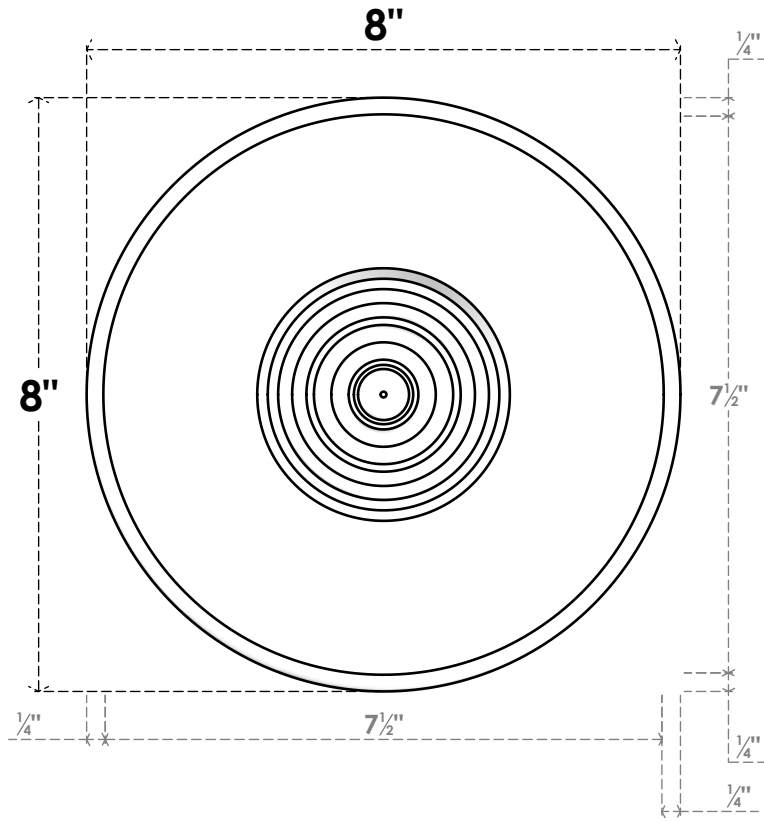

ROSP080X080X075GRY04

8"W X 8"H X 3/4"P STANDARD GRAYSON BULLSEYE ROSETTE WITH ROUNDED EDGE, ARCHITECTURAL GRADE PVC

FRONT

SIDE

EKENA MILLWORK
2300 WEST MAIN ST.
CLARKSVILLE, TX 75426
TOLL FREE: 866-607-0453
WWW.EKENAMILLWORK.COM

NOTES

1. INSTALLATION TO BE COMPLETED IN ACCORDANCE WITH MANUFACTURER'S SPECIFICATIONS.
2. DRAWING MAY NOT BE TO SCALE
3. THIS DRAWING IS INTENDED FOR DESIGN AND PLANNING PURPOSES ONLY.
4. ALL INFORMATION CONTAINED HEREIN WAS CURRENT AT THE TIME OF DEVELOPMENT BUT MUST BE REVIEWED AND APPROVED BY THE PRODUCT MANUFACTURER TO BE CONSIDERED ACCURATE.
5. ARCHITECTURAL GRADE PVC PRODUCTS ARE MADE FROM EXPANDED CELLULAR PVC AND COME NATURALLY WHITE BUT MAY BE PAINTED