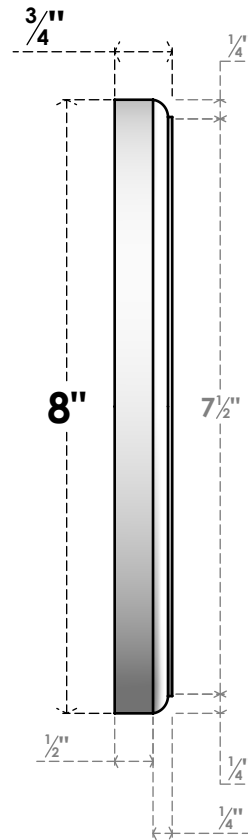

ROSP080X080X075GRY04

8"W X 8"H X 3/4"P STANDARD GRAYSON BULLSEYE ROSETTE WITH ROUNDED EDGE, ARCHITECTURAL GRADE PVC

FRONT

SIDE

EKENA MILLWORK
2300 WEST MAIN ST.
CLARKSVILLE, TX 75426
TOLL FREE: 866-607-0453
WWW.EKENAMILLWORK.COM

NOTES

1. INSTALLATION TO BE COMPLETED IN ACCORDANCE WITH MANUFACTURER'S SPECIFICATIONS.
2. DRAWING MAY NOT BE TO SCALE
3. THIS DRAWING IS INTENDED FOR DESIGN AND PLANNING PURPOSES ONLY.
4. ALL INFORMATION CONTAINED HEREIN WAS CURRENT AT THE TIME OF DEVELOPMENT BUT MUST BE REVIEWED AND APPROVED BY THE PRODUCT MANUFACTURER TO BE CONSIDERED ACCURATE.
5. ARCHITECTURAL GRADE PVC PRODUCTS ARE MADE FROM EXPANDED CELLULAR PVC AND COME NATURALLY WHITE BUT MAY BE PAINTED